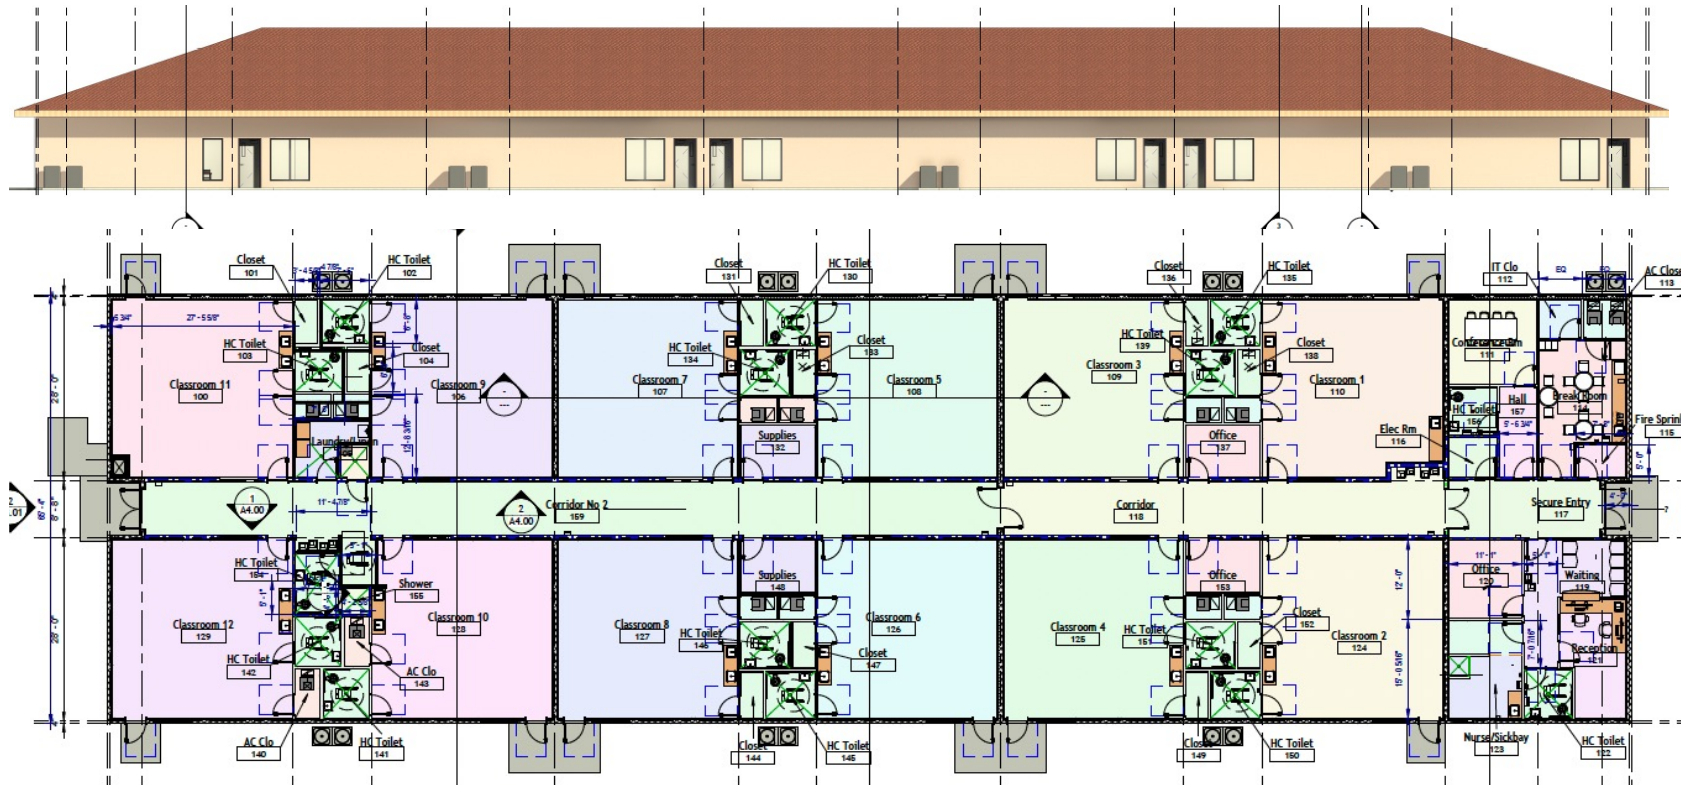

Please consider making a tax-deductible donation to our exciting project!

Scan here to donate!